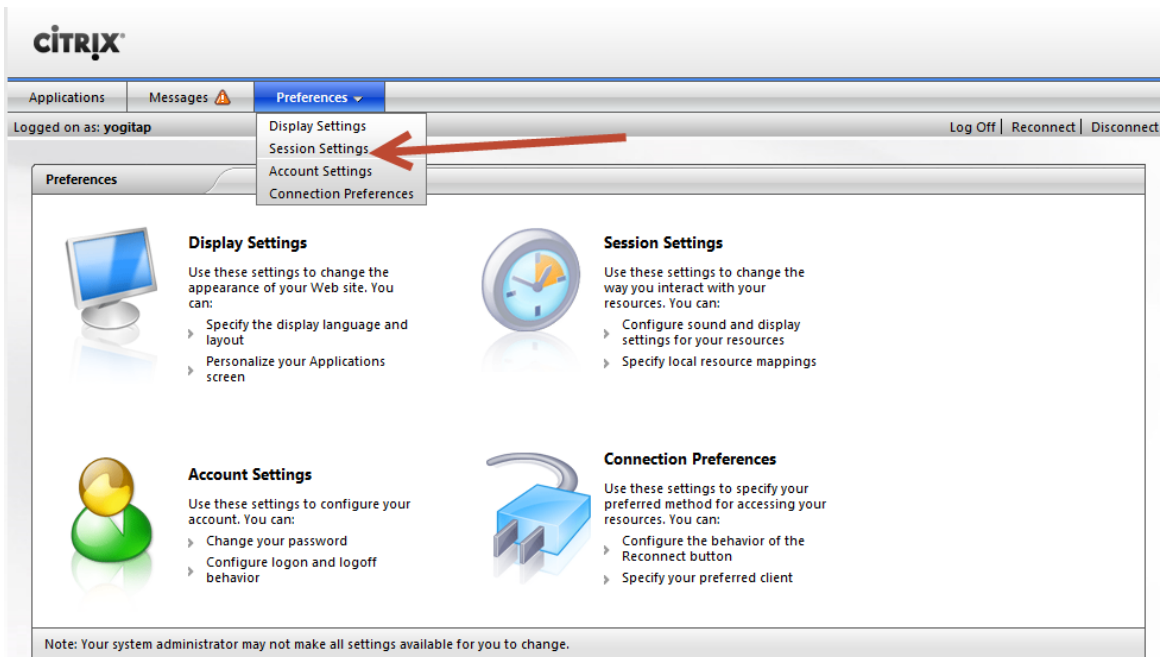

Changing your citrix settings

1. Logon to citrix
2. Go to 'Preferences'. Select 'Session Settings'

3. Select '640 x 480'